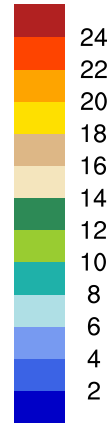

EAMv1P_test

avg = 11.2

EAMv1_test

avg = 13.8

Diff

avg = -2.6