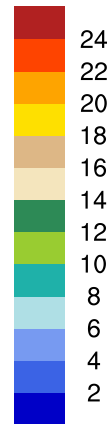

EAMv1P_test

avg = 11.2

EAMv1_test

avg = 13.8

Diff

avg = -2.6