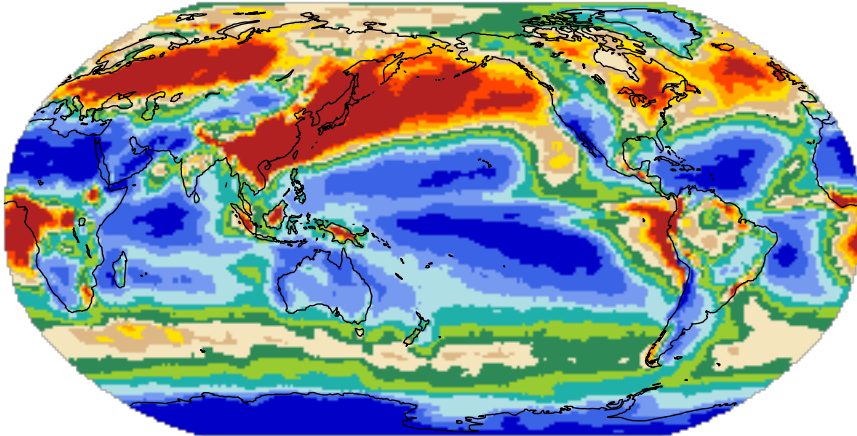

EAMv1P_test

avg = 11.2

EAMv1_test

avg = 13.8

Diff

avg = -2.6