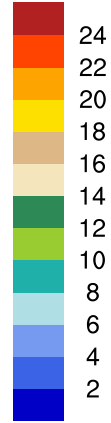

EAMv1P_test

avg = 11.9

EAMv1_test

avg = 11.0

Diff

avg = 0.9