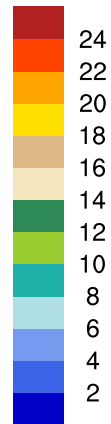

EAMv1P_test

avg = 11.9

EAMv1_test

avg = 11.0

Diff

avg = 0.9