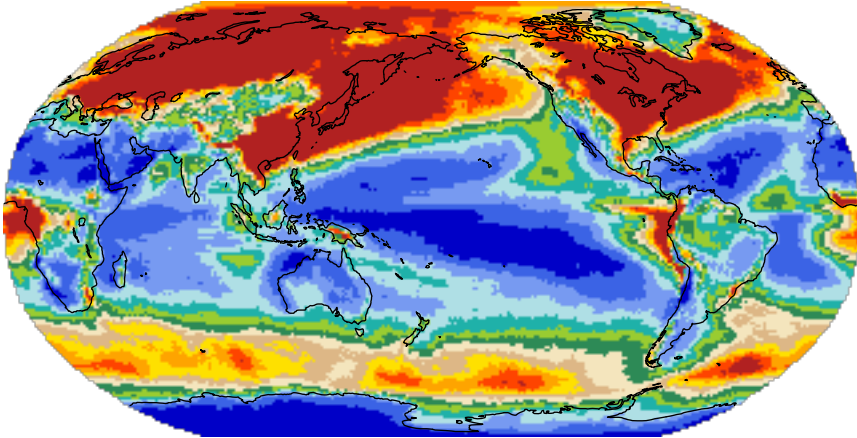

v1_ctl_conus_a2000

avg = 13.1

v1_ctl_a2000

avg = 14.7

Diff

avg = -1.7