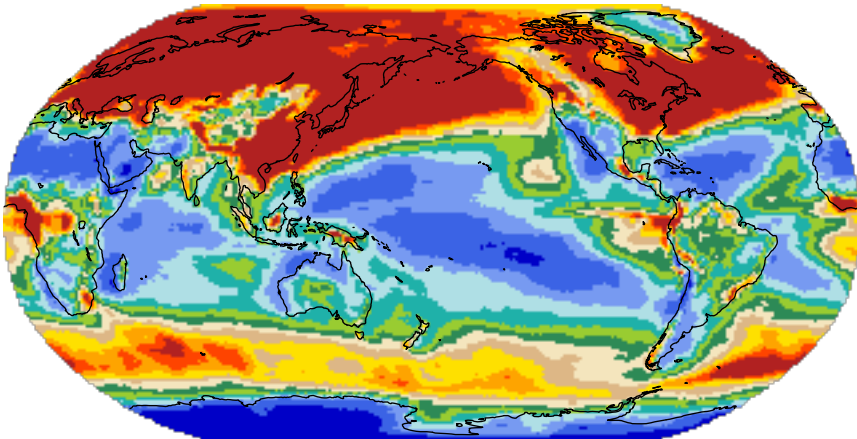

v1_ctl_conus_a2000

avg = 13.1

v1_ctl_a2000

avg = 14.7

Diff

avg = -1.7