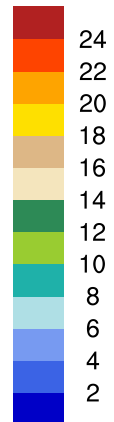

v1_ctl_conus_a2000

avg = 13.1

v1_ctl_a2000

avg = 14.7

Diff

avg = -1.7