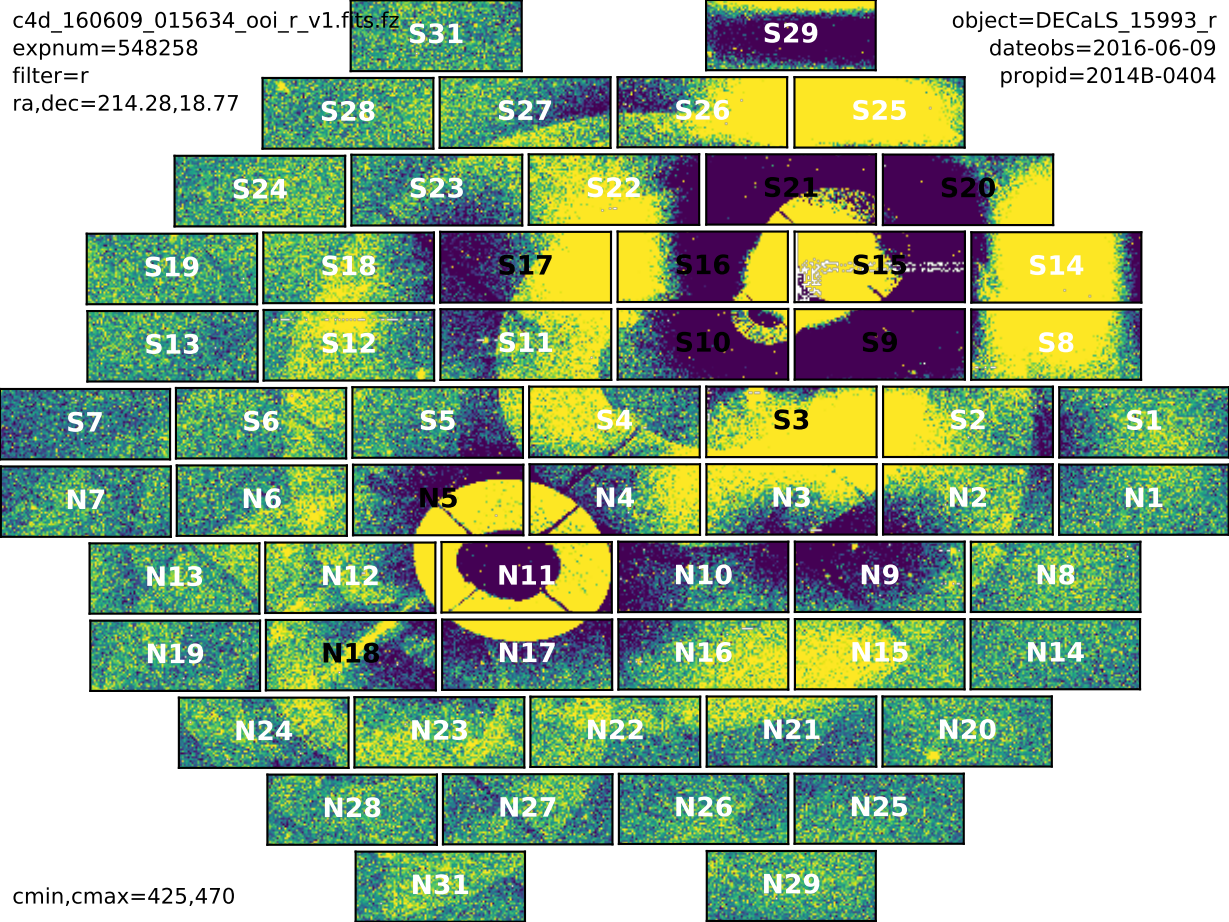

c4d_160609_015634_ooi_r_v1.fits.gz
expnum=548258
filter=r
ra,dec=214.28,18.77

object=DECaLS_15993_r
dateobs=2016-06-09
propid=2014B-0404

cmin,cmax=425,470