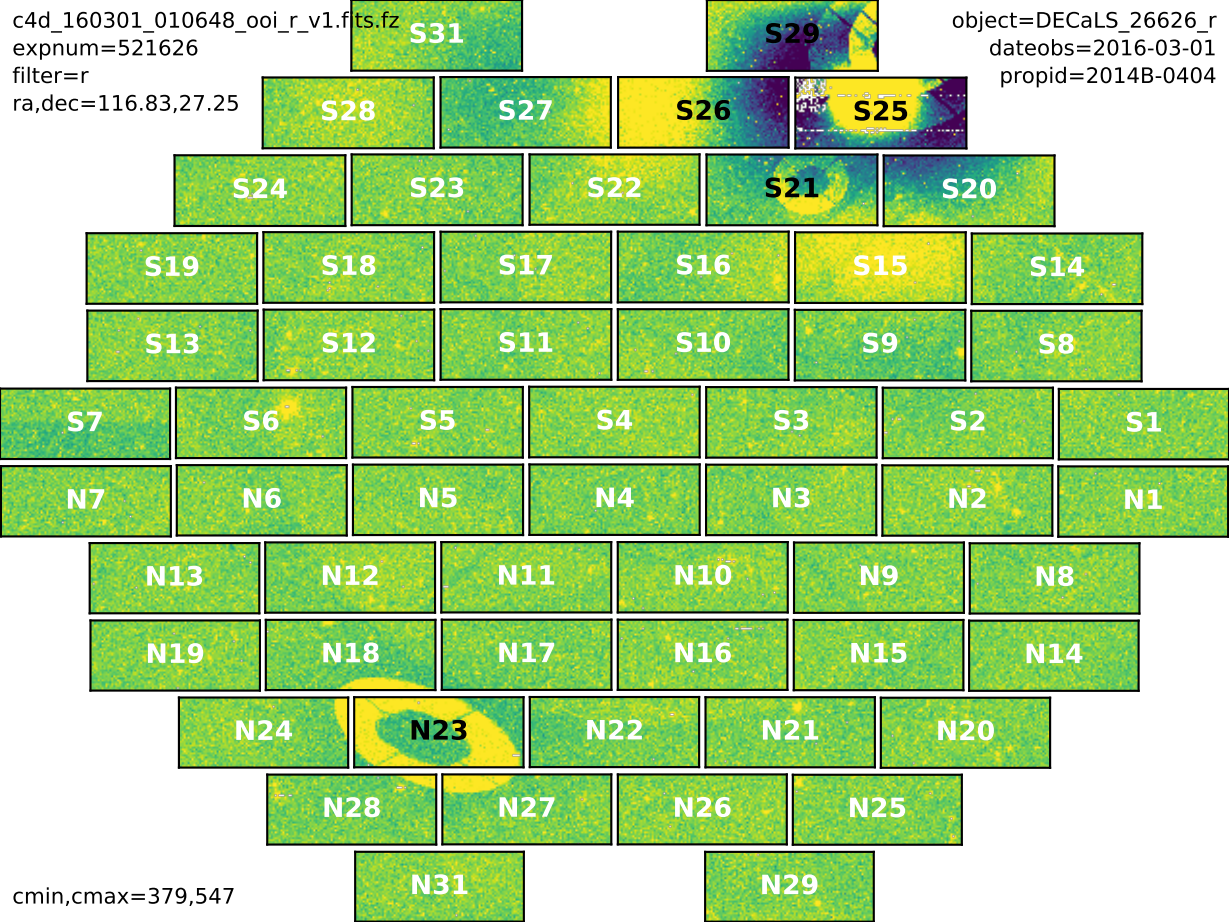

c4d_160301_010648_ooi_r_v1.fits.gz
expnum=521626
filter=r
ra,dec=116.83,27.25

object=DECaLS_26626_r
dateobs=2016-03-01
propid=2014B-0404

cmin,cmax=379,547