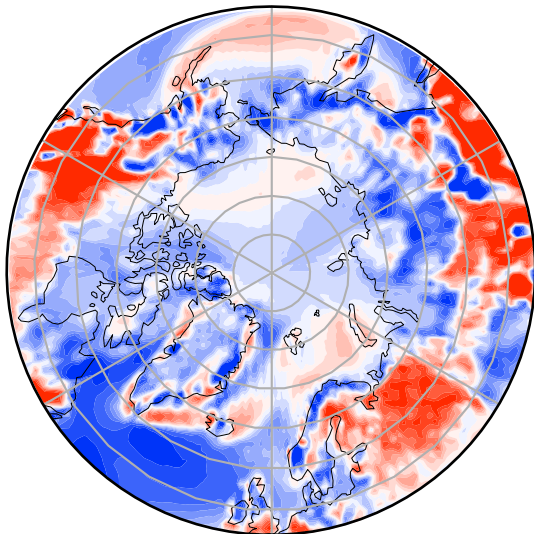

DECK - Observations

Max 0.43
Mean -0.01
Min -0.32

RMSE 0.06
CORR 0.74