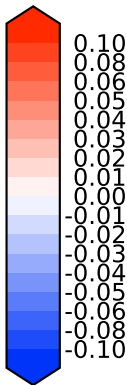

DECK - Observations

Max 0.43
Mean -0.01
Min -0.32

RMSE 0.06
CORR 0.74