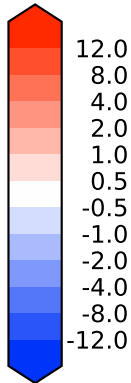

Model - Observations

DegC

Max 9.78
Mean -0.01
Min -8.54

RMSE 0.92
CORR 1.00