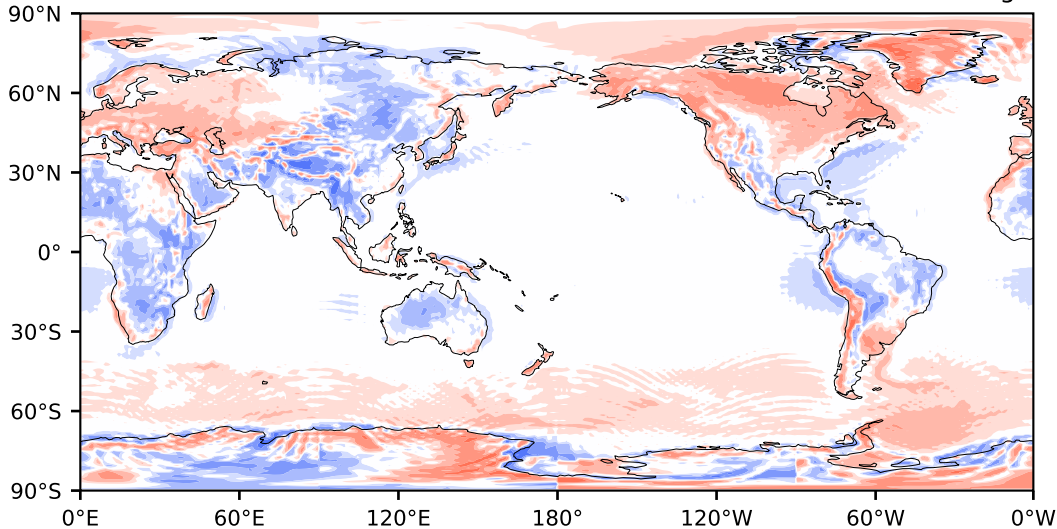

Model - Observations

DegC

Max 9.78
Mean -0.01
Min -8.54

RMSE 0.92
CORR 1.00