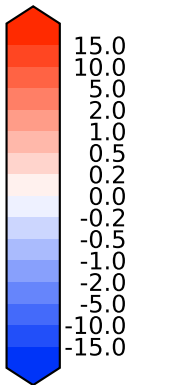

Model - Observations DegC

Max 5.50
Mean -0.33
Min -9.28

RMSE 1.99
CORR 1.00