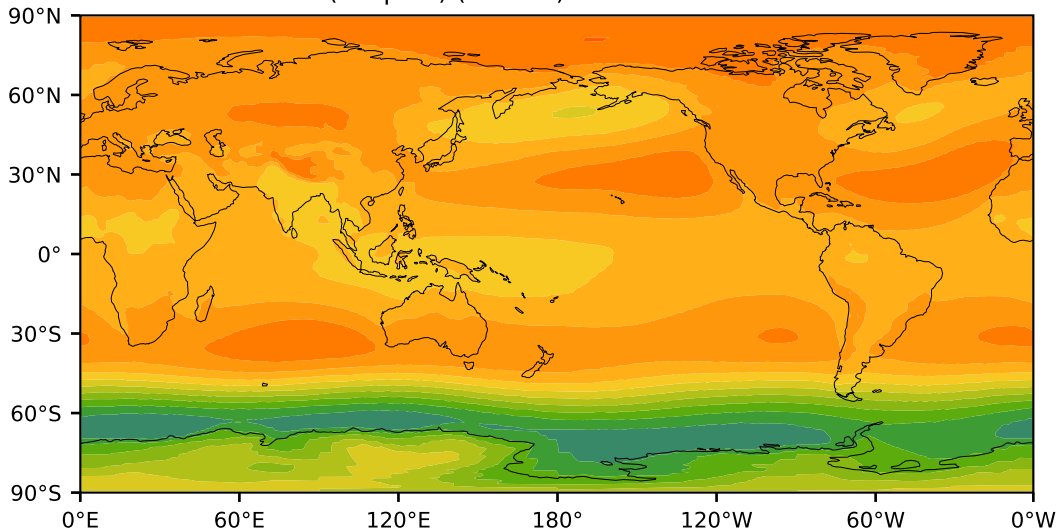

v2+P3.1+ZMmicro (coupled) (76-100)

mbar

Max 1025.01
Mean 1011.46
Min 975.63